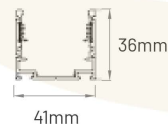

### Serrated Aluminum Profile H36

Available Lengths:  
50mm, 500mm, 1000mm, 2000mm