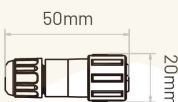

Male & Female Connector