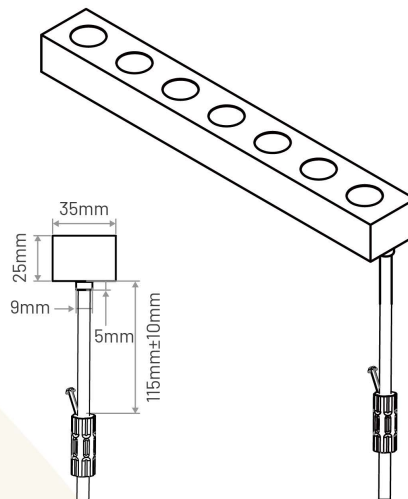

## CONNECTOR

IP67 Silicone Injection Moulded Connector

Anti-wicking Ferrule

Note: Warranty will void if it's removed and cause the water ingress.

B/D series, W=12mm  
A/E/S series, W=15mm

Male & Female Connector

### Serrated Aluminum Profile H36

Available Lengths:  
50mm, 500mm, 1000mm, 2000mm