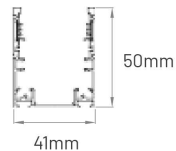

### Serrated Aluminum Profile H36

Available Lengths:  
50mm, 500mm, 1000mm, 2000mm

### Serrated Aluminum Profile H50

\*With Cable Raceway

Available Lengths:  
50mm, 500mm, 1000mm, 2000mm