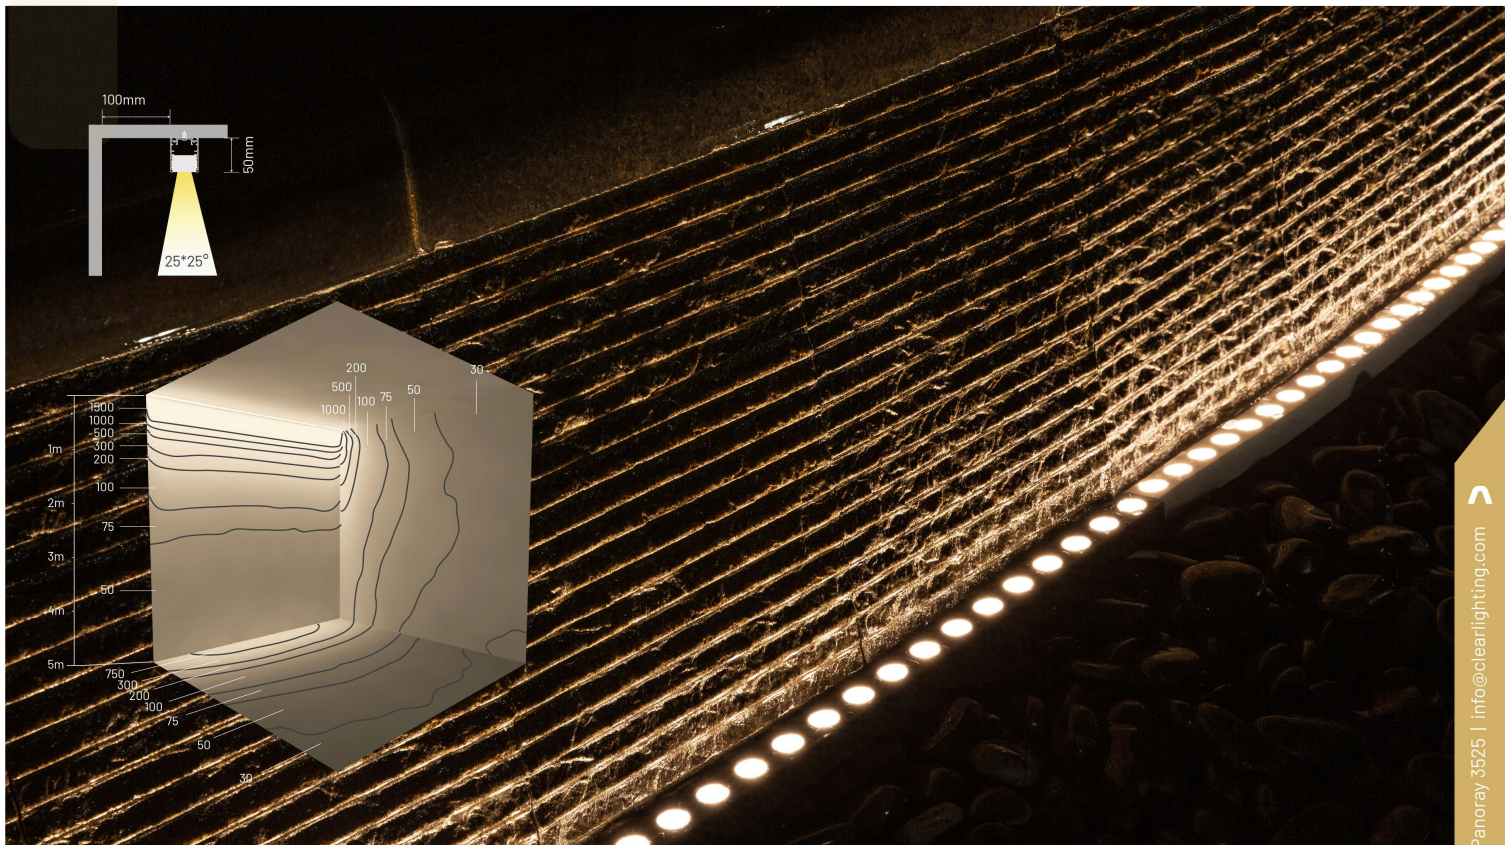

PARAMETER

Ambient Working Temperature
-40~55°C/-40~131°F

Storage Temperature
-40 ~ 60°C /-40~140°F

2700K

3000K

4000K

5700K

2700~6500K

RGBW

RGB

DMX

Ambient Installation Temperature
> -40°C /-40°F

Max. Mounting Surface Temperature
85°C/185°F

Working Voltage	DC24V
Rated Power/m	24W
LED Qty/m	28LEDs
IP Rating	IP67
CRI	80
Weight/m	1100g

Note: 10-Year warranty is available for monochrome series only and it's subject to terms and conditions.

ILLUMINANCE SIMULATION