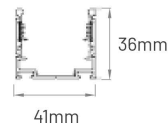

Bendable Serrated Aluminum Profile H36 (VB)

Available Lengths:
1000mm