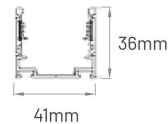

### Serrated Aluminum Profile H36

Available Lengths:  
50mm, 500mm, 1000mm, 2000mm

### Serrated Aluminum Profile H50

\*With Cable Raceway

Available Lengths:  
50mm, 500mm, 1000mm, 2000mm

### Bendable Serrated Aluminum Profile H36 (HB)

Available Lengths:  
1000mm