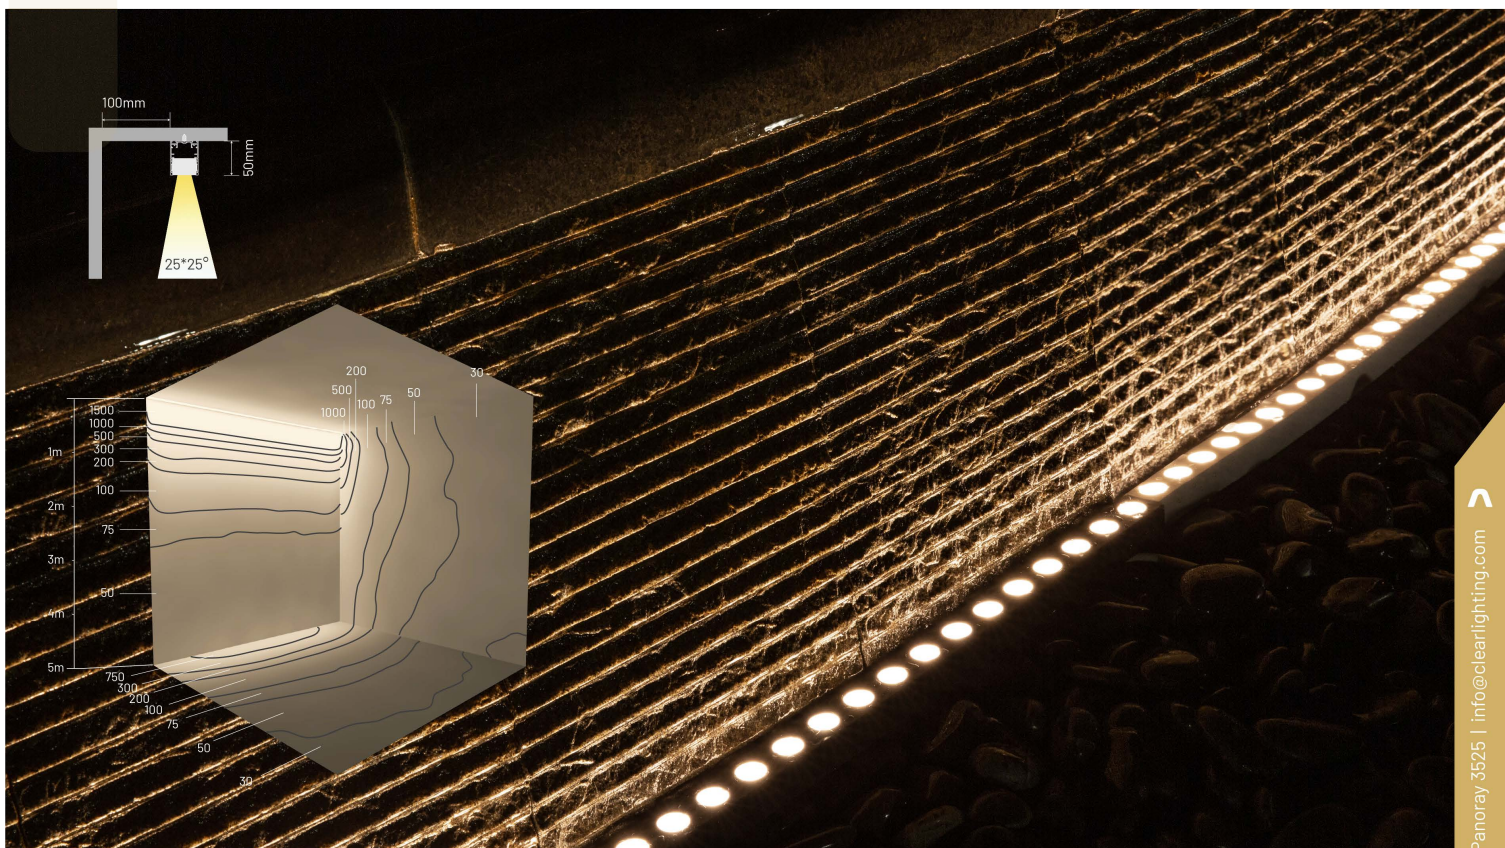

PARAMETER

Ambient Working Temperature
-40~55°C/-40~131°F

Storage Temperature
-40 ~ 60°C /-40~140°F

2700K

3000K

4000K

5700K

2700~6500K

RGBW

RGB

DMX

Ambient Installation Temperature
> -40°C /-40°F

Max. Mounting Surface Temperature
85°C/185°F

Working Voltage	DC24V
Rated Power/m	24W
LED Qty/m	28LEDs
IP Rating	IP67
CRI	80
Weight/m	1100g

Note: 10-Year warranty is available for monochrome series only and it's subject to terms and conditions.

ILLUMINANCE SIMULATION