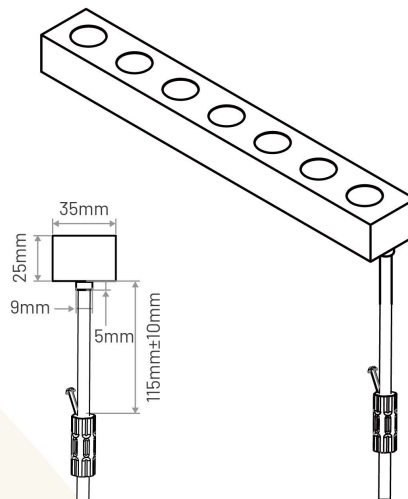

Lens	2700K 	6500K 
12°	>1000	>900
25°	>1100	>1000
15*25°	>1000	>900
15*40°	>1000	>900
15*60°	>800	>800

CONNECTOR

IP67 Silicone Injection Moulded Connector

Anti-wicking Ferrule

Note: Warranty will void if it's removed and cause the water ingress.

B/D series, W=12mm
A/E/S series, W=15mm

Male & Female Connector

PROFILE

Serrated Aluminum Profile H36

Available Lengths:
50mm, 500mm, 1000mm, 2000mm

Serrated Aluminum Profile H50

*With Cable Raceway

Available Lengths:
50mm, 500mm, 1000mm, 2000mm

Bendable Serrated Aluminum Profile H36 (HB)

Available Lengths:
1000mm

Bendable Serrated Aluminum Profile H36 (VB)

Available Lengths:
1000mm

Adjustable Mounting Bracket

* 180° Rotation
* 304 Stainless Steel