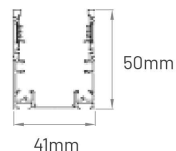

B/D series, W=12mm
A/E/S series, W=15mm

Male & Female Connector

PROFILE

Serrated Aluminum Profile H36

Available Lengths:
50mm, 500mm, 1000mm, 2000mm

Serrated Aluminum Profile H50

*With Cable Raceway

Available Lengths:
50mm, 500mm, 1000mm, 2000mm

Bendable Serrated Aluminum Profile H36 (HB)

Available Lengths:
1000mm

Bendable Serrated Aluminum Profile H36 (VB)

Available Lengths:
1000mm

Adjustable Mounting Bracket

* 180° Rotation
* 304 Stainless Steel