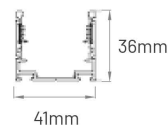

B/D series, W=12mm
A/E/S series, W=15mm

Male & Female Connector

PROFILE

Serrated Aluminum Profile H36

Available Lengths:
50mm, 500mm, 1000mm, 2000mm

Serrated Aluminum Profile H50

*With Cable Raceway

Available Lengths:
50mm, 500mm, 1000mm, 2000mm

Bendable Serrated Aluminum Profile H36 (HB)

Available Lengths:
1000mm

Bendable Serrated Aluminum Profile H36 (VB)

Available Lengths:
1000mm

Adjustable Mounting Bracket

* 180° Rotation
* 304 Stainless Steel