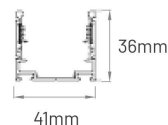

B/D series, W=12mm
A/E/S series, W=15mm

Male & Female Connector

PROFILE

Serrated Aluminum Profile H36

Available Lengths:
50mm, 500mm, 1000mm, 2000mm

Serrated Aluminum Profile H50

*With Cable Raceway

Available Lengths:
50mm, 500mm, 1000mm, 2000mm

Bendable Serrated Aluminum Profile H36 (HB)

Available Lengths:
1000mm

Bendable Serrated Aluminum Profile H36 (VB)

Available Lengths:
1000mm

Adjustable Mounting Bracket

* 180° Rotation
* 304 Stainless Steel