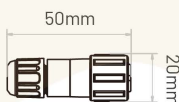

RGBW

RGB

DMX

Ambient Installation Temperature
> -40°C /-40°F

Max. Mounting Surface Temperature
85°C/185°F

Working Voltage	DC24V
Rated Power/m	24W
LED Qty/m	28LEDs
IP Rating	IP67
CRI	80
Weight/m	1100g

Note: 10-Year warranty is available for monochrome series only and it's subject to terms and conditions.

ILLUMINANCE SIMULATION

D series 2700~6500K  CRI : 80

PHOTOMETRIC CURVE

LUMEN OUTPUT (lm/m)

Black Finish

White Finish

Lens	2700K 	6500K 
12°	>800	>800
25°	>1000	>900
15*25°	>900	>800
15*40°	>800	>800
15*60°	>700	>700

Lens	2700K 	6500K 
12°	>1000	>900
25°	>1100	>1000
15*25°	>1000	>900
15*40°	>1000	>900
15*60°	>800	>800

CONNECTOR

IP67 Silicone Injection Moulded Connector

Anti-wicking Ferrule

Note: Warranty will void if it's removed and cause the water ingress.

B/D series, W=12mm
A/E/S series, W=15mm

Male & Female Connector

PROFILE

Serrated Aluminum Profile H36

Available Lengths:
50mm, 500mm, 1000mm, 2000mm

Serrated Aluminum Profile H50

*With Cable Raceway

Available Lengths:
50mm, 500mm, 1000mm, 2000mm