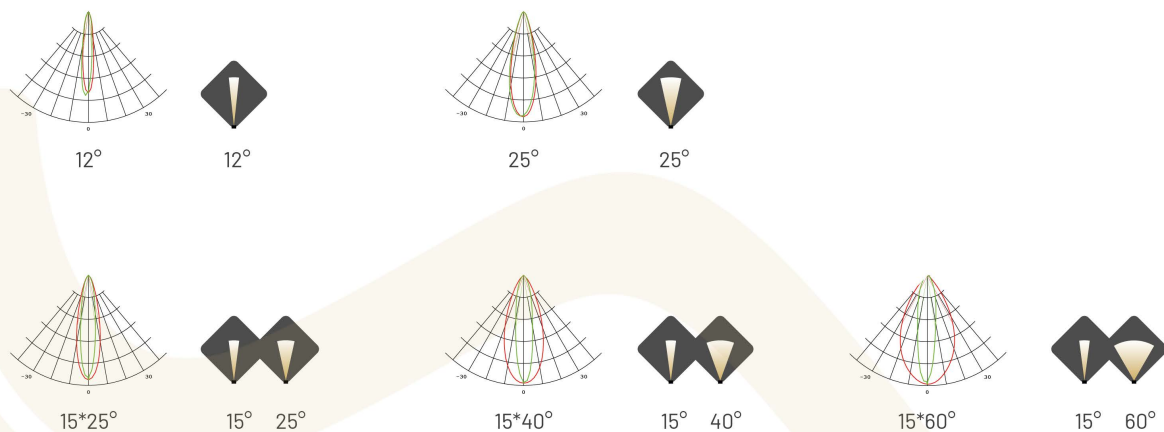

RGBW

RGB

DMX

Ambient Installation Temperature
> -40°C /-40°F

Max. Mounting Surface Temperature
85°C/185°F

Working Voltage	DC24V
Rated Power/m	24W
LED Qty/m	28LEDs
IP Rating	IP67
CRI	80
Weight/m	1100g

Note: 10-Year warranty is available for monochrome series only and it's subject to terms and conditions.

ILLUMINANCE SIMULATION

D series 2700~6500K  CRI : 80

PHOTOMETRIC CURVE

LUMEN OUTPUT (lm/m)

Black Finish

White Finish

Lens	2700K 	6500K 
12°	>800	>800
25°	>1000	>900
15*25°	>900	>800
15*40°	>800	>800
15*60°	>700	>700

B/D series, W=12mm
A/E/S series, W=15mm

Male & Female Connector

PROFILE

Serrated Aluminum Profile H36

Available Lengths:
50mm, 500mm, 1000mm, 2000mm

Serrated Aluminum Profile H50

*With Cable Raceway

Available Lengths:
50mm, 500mm, 1000mm, 2000mm