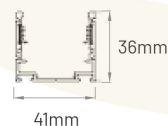

B/D series, W=12mm
A/E/S series, W=15mm

Male & Female Connector

PROFILE

Serrated Aluminum Profile H36

Available Lengths:
50mm, 500mm, 1000mm, 2000mm

Serrated Aluminum Profile H50

*With Cable Raceway

Available Lengths:
50mm, 500mm, 1000mm, 2000mm

Bendable Serrated Aluminum Profile H36 (HB)

Available Lengths:
1000mm

Bendable Serrated Aluminum Profile H36 (VB)

Available Lengths:
1000mm

Adjustable Mounting Bracket

* 180° Rotation
* 304 Stainless Steel