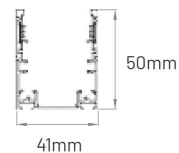

B/D series, W=12mm
A/E/S series, W=15mm

Male & Female Connector

PROFILE

Serrated Aluminum Profile H36

Available Lengths:
50mm, 500mm, 1000mm, 2000mm

Serrated Aluminum Profile H50

*With Cable Raceway

Available Lengths:
50mm, 500mm, 1000mm, 2000mm

Bendable Serrated Aluminum Profile H36 (HB)

Available Lengths:
1000mm

Bendable Serrated Aluminum Profile H36 (VB)

Available Lengths:
1000mm

Adjustable Mounting Bracket

* 180° Rotation
* 304 Stainless Steel