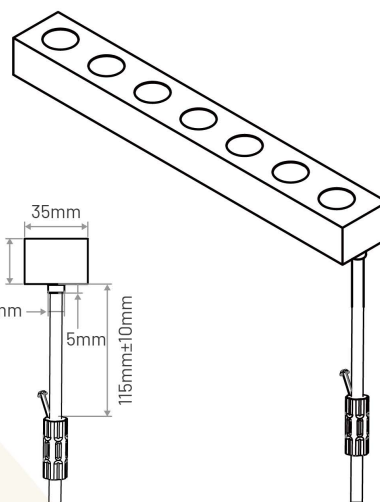

E series RGBW 

Lens	Red 	Green 	Blue 	R+G+B 	3000K 
20*40°	>150	>370	>80	>620	>400

CONNECTOR

IP67 Silicone Injection Moulded Connector

Anti-wicking Ferrule

Note: Warranty will void if it's removed and cause the water ingress.

B/D series, W=12mm
A/E/S series, W=15mm

Male & Female Connector

PROFILE

Serrated Aluminum Profile H36

Available Lengths:
50mm, 500mm, 1000mm, 2000mm

Serrated Aluminum Profile H50

*With Cable Raceway

Available Lengths:
50mm, 500mm, 1000mm, 2000mm

Bendable Serrated Aluminum Profile H36 (HB)

Available Lengths:
1000mm

Bendable Serrated Aluminum Profile H36 (VB)

Available Lengths:
1000mm

Adjustable Mounting Bracket

* 180° Rotation
* 304 Stainless Steel