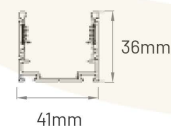

B/D series, W=12mm
A/E/S series, W=15mm

Male & Female Connector

PROFILE

Serrated Aluminum Profile H36

Available Lengths:
50mm, 500mm, 1000mm, 2000mm

Serrated Aluminum Profile H50

*With Cable Raceway

Available Lengths:
50mm, 500mm, 1000mm, 2000mm

Bendable Serrated Aluminum Profile H36 (HB)

Available Lengths:
1000mm

Bendable Serrated Aluminum Profile H36 (VB)

Available Lengths:
1000mm

Adjustable Mounting Bracket

* 180° Rotation
* 304 Stainless Steel