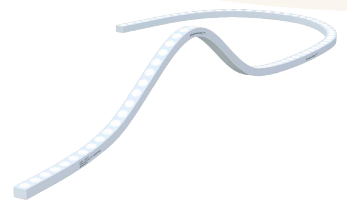

A series RGB

Lens	Red	Green	Blue	R+G+B
20*40°	>180	>400	>100	>680

A series RGB

Lens	Red	Green	Blue	R+G+B
20*40°	>200	>500	>120	>820

E series RGBW

Lens	Red	Green	Blue	R+G+B	3000K
20*40°	>130	>300	>50	>480	>300

E series RGBW

Lens	Red	Green	Blue	R+G+B	3000K
20*40°	>150	>370	>80	>620	>400