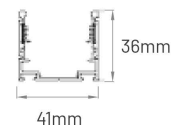

B/D series, W=12mm
A/E/S series, W=15mm

Male & Female Connector

PROFILE

Serrated Aluminum Profile H36

Available Lengths:
50mm, 500mm, 1000mm, 2000mm

Serrated Aluminum Profile H50

*With Cable Raceway

Available Lengths:
50mm, 500mm, 1000mm, 2000mm

Bendable Serrated Aluminum Profile H36 (HB)

Available Lengths:
1000mm

Bendable Serrated Aluminum Profile H36 (VB)

Available Lengths:
1000mm

Adjustable Mounting Bracket

* 180° Rotation
* 304 Stainless Steel