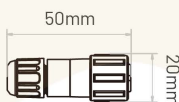

RGBW

RGB

DMX

Ambient Installation Temperature
> -40°C /-40°F

Max. Mounting Surface Temperature
85°C/185°F

Working Voltage	DC24V
Rated Power/m	24W
LED Qty/m	28LEDs
IP Rating	IP67
CRI	80
Weight/m	1100g

Note: 10-Year warranty is available for monochrome series only and it's subject to terms and conditions.

E series RGBW 

Lens	Red 	Green 	Blue 	R+G+B 	3000K 
20*40°	>150	>370	>80	>620	>400

CONNECTOR

IP67 Silicone Injection Moulded Connector

Anti-wicking Ferrule

Note: Warranty will void if it's removed and cause the water ingress.

B/D series, W=12mm
A/E/S series, W=15mm

Male & Female Connector

PROFILE

Serrated Aluminum Profile H36

Available Lengths:
50mm, 500mm, 1000mm, 2000mm

Serrated Aluminum Profile H50

*With Cable Raceway

Available Lengths:
50mm, 500mm, 1000mm, 2000mm