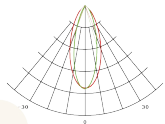

ILLUMINANCE SIMULATION

A series RGB 

E series RGBW 

PHOTOMETRIC CURVE

20*40°

20° 40°

LUMEN OUTPUT (lm/m)

Black Finish