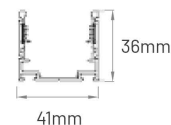

B/D series, W=12mm
A/E/S series, W=15mm

Male & Female Connector

PROFILE

Serrated Aluminum Profile H36

Available Lengths:
50mm, 500mm, 1000mm, 2000mm

Serrated Aluminum Profile H50

*With Cable Raceway

Available Lengths:
50mm, 500mm, 1000mm, 2000mm

Bendable Serrated Aluminum Profile H36 (HB)

Available Lengths:
1000mm

Bendable Serrated Aluminum Profile H36 (VB)

Available Lengths:
1000mm

Adjustable Mounting Bracket

* 180° Rotation
* 304 Stainless Steel