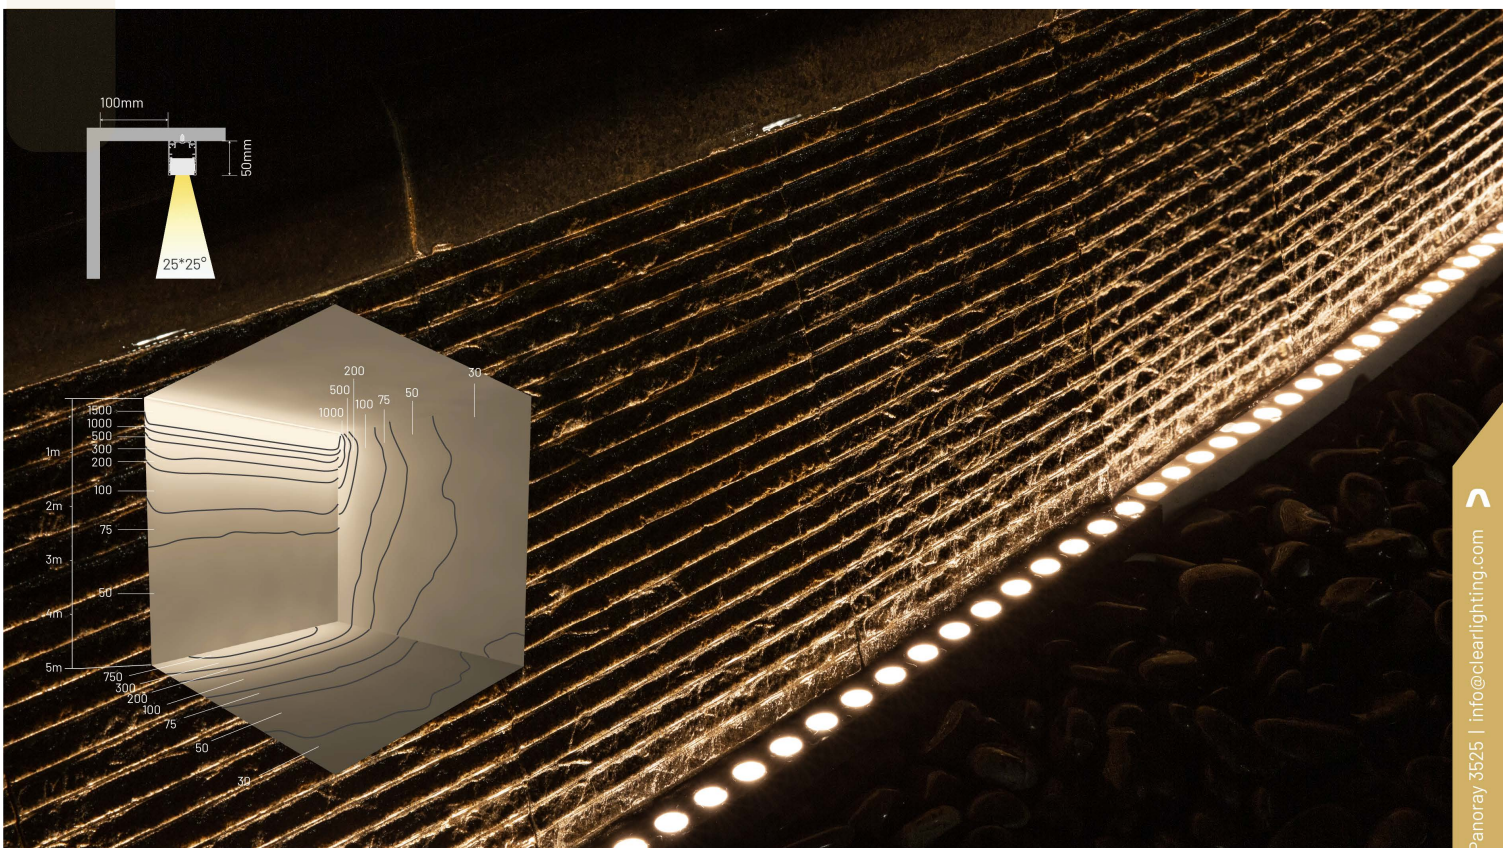

PARAMETER

Ambient Working Temperature
-40~55°C/-40~131°F

Storage Temperature
-40 ~ 60°C /-40~140°F

2700K

3000K

4000K

5700K

2700~6500K

RGBW

RGB

DMX

Ambient Installation Temperature
> -40°C /-40°F

Max. Mounting Surface Temperature
85°C/185°F

Working Voltage	DC24V
Rated Power/m	24W
LED Qty/m	28LEDs
IP Rating	IP67
CRI	80
Weight/m	1100g

Note: 10-Year warranty is available for monochrome series only and it's subject to terms and conditions.

ILLUMINANCE SIMULATION